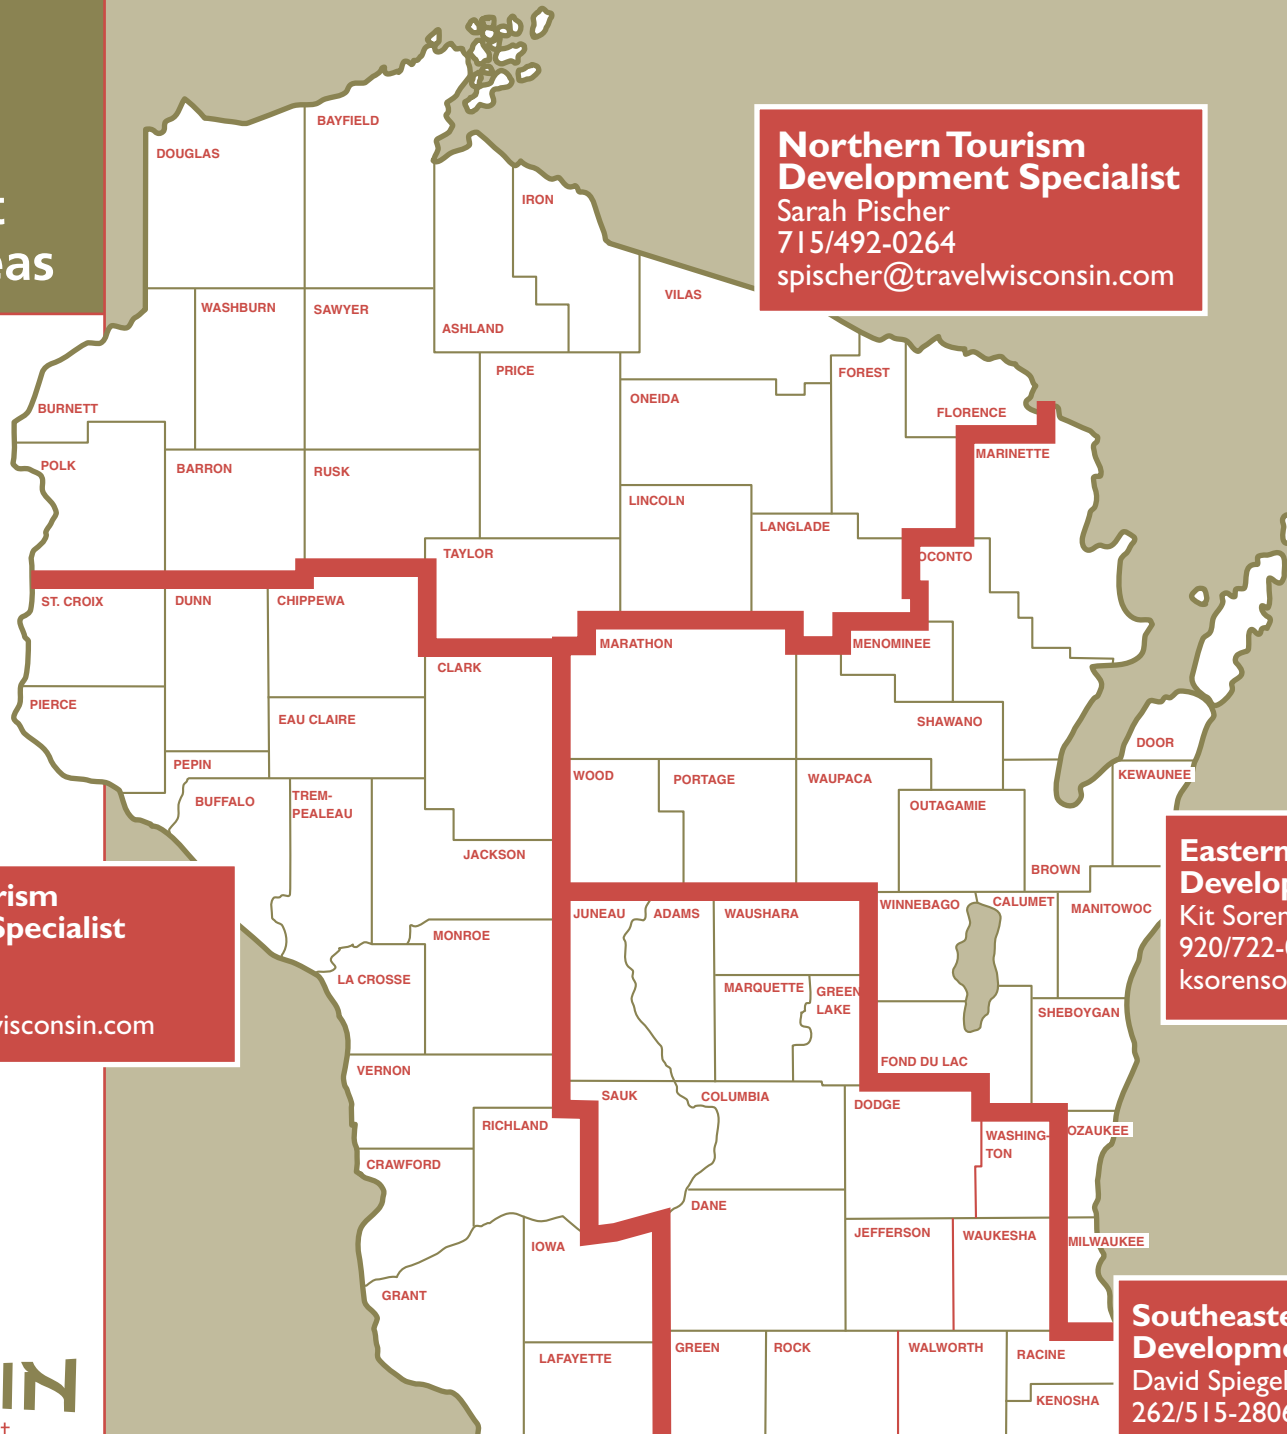

Wisconsin Department of Tourism Development Specialist Areas

**Northern Tourism
Development Specialist**
Sarah Pischer
715/492-0264
spischer@travelwisconsin.com

**Southwest Tourism
Development Specialist**
Patrick Reinsma
608/209-6434
preinsma@travelwisconsin.com